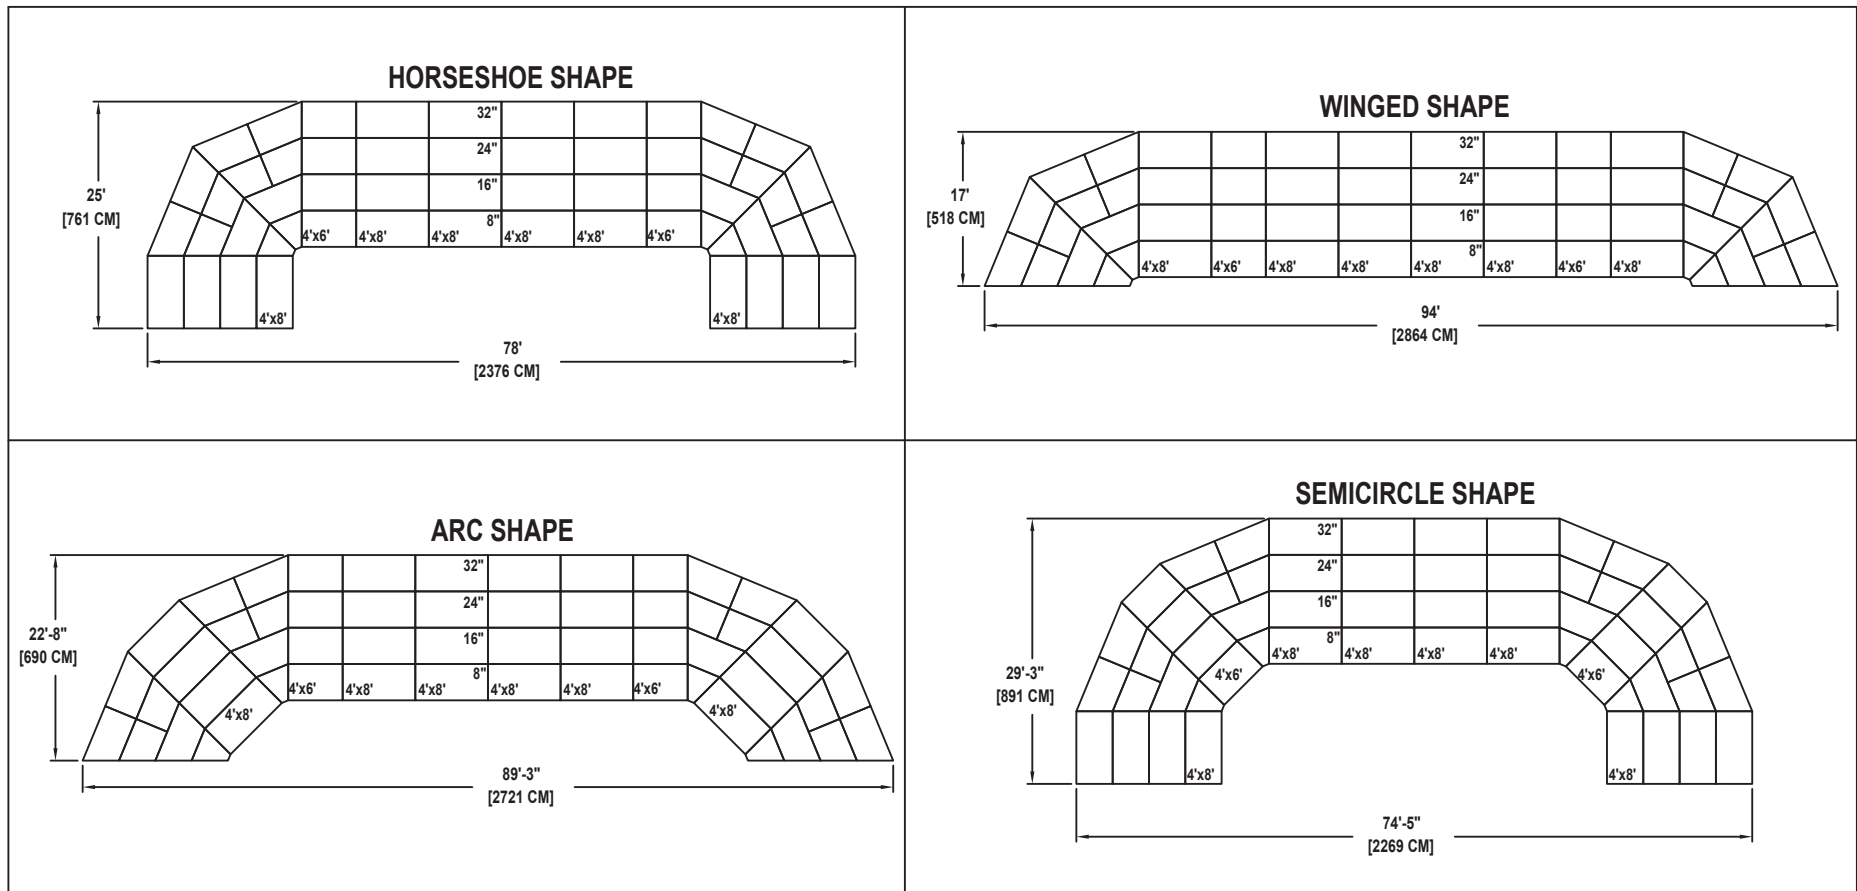

# SEATED BAND / ORCHESTRA RISER SET

NO. 975

SEATING CAPACITY NOT USING THE FLOOR, 116.

SEATING CAPACITY WITH ONE ROW ON THE FLOOR, 138.

SEATING CAPACITY IS BASED ON 32" CHAIR SPACING.

C O R P O R A T I O N

Drawing 100A309\_C  
 Sheet 33 of 40